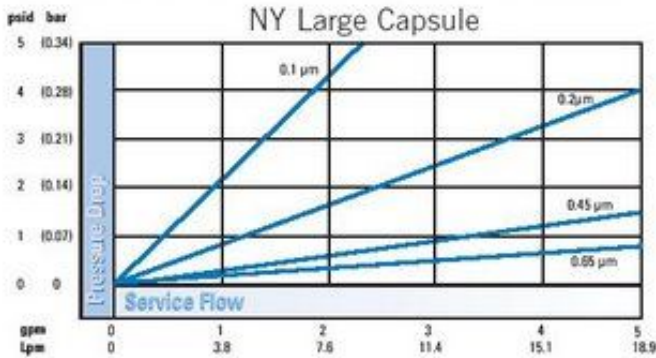

Nylon Capsule Filter Performance Graphs

Flow Performance in Clean Water*

*Data based on 10 inch length filter.

Flow Performance in Clean Water*

*Data based on 10 inch length filter.

Flow Performance in Clean Water*