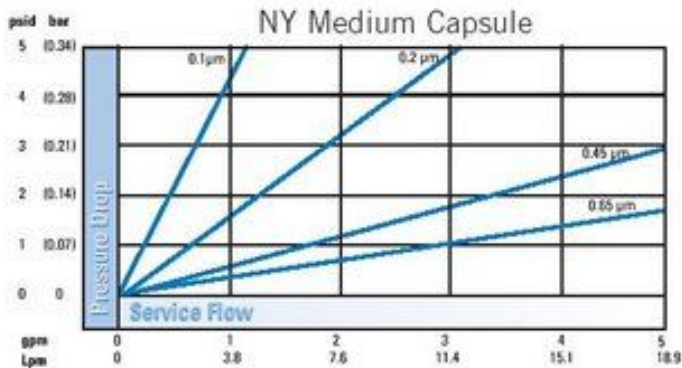

Nylon Capsule Filter Performance Graphs

Flow Performance in Clean Water*

*Data based on 10 inch length filter.

Flow Performance in Clean Water*

*Data based on 10 inch length filter.

Flow Performance in Clean Water*