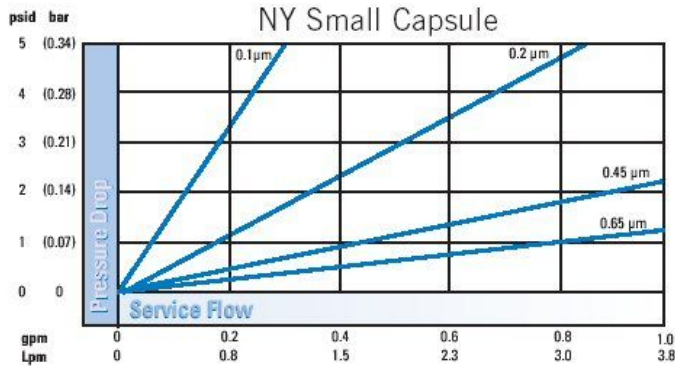

Nylon Capsule Filter Performance Graphs

Flow Performance in Clean Water*

*Data based on 10 inch length filter.

Flow Performance in Clean Water*

*Data based on 10 inch length filter.

Flow Performance in Clean Water*